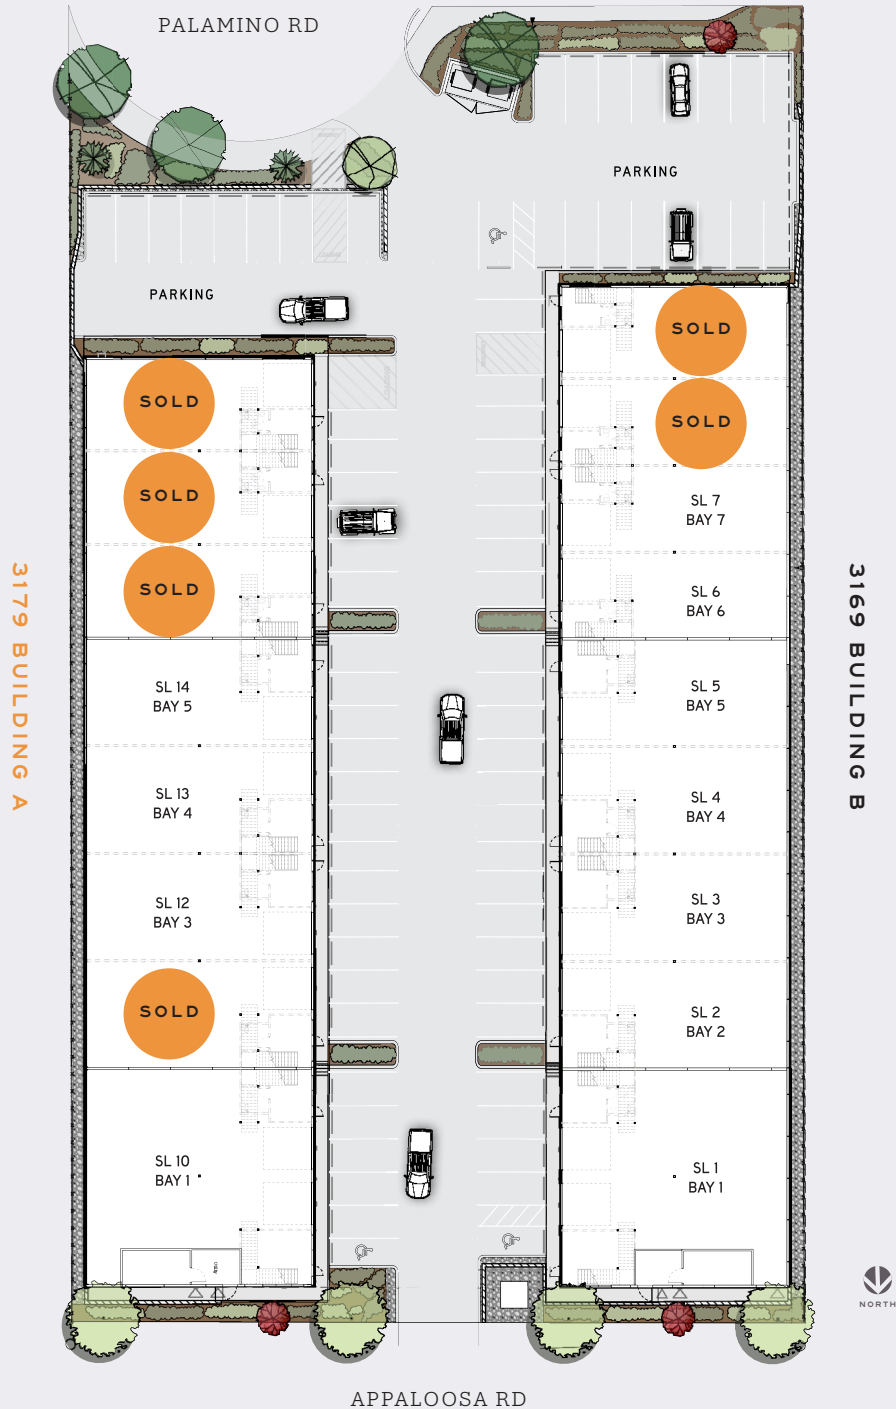

APPALOOSA

INDUSTRIAL • PARK • • • KELOWNA

SITE PLAN

ALL SPECIFICATIONS SUBJECT TO CHANGE AT VENDOR DISCRETION. PURCHASERS ARE ENCOURAGED TO VERIFY ALL DETAILS PRIOR TO EXECUTION OF A PURCHASE OR LEASE AGREEMENT. E.&O.E.